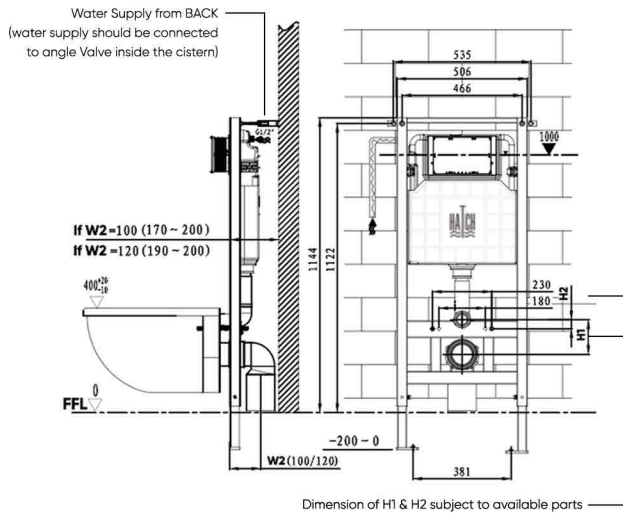

HATCH CONCEALED CISTERN

Product Name: ULTIMATE 12

CONCEALED CISTERN FOR WALL-HUNG TOILET

Model Number: SW-60197151

DIMENSION

H 1144 X W 506 X D 114 MM

TECHNICAL SPECIFICATION

Collection: Concealed Cistern
 Finish: White Cistern, Blue Frame
 Installation Type: Concealed
 Mounting Type: Wall Mounted
 Install In: Dry Wall and Solid Wall Installation
 Tank Depth: 114 mm
 Operation: Front Operation
 Flush Function: Dual Flush
 Connection Size: 1/2 inch, The Inlet location is Rear or Top
 Flush Capability: 6/3 L (Factory Setting), Adjustable 4.5/3 L
 Water Consumption: 3.21 Liters / Flush (SASO-B class)
 Load Capacity: Up To 400 K.G.
 Working Pressure: 0.02MPa - 0.8MPa
 Temperature Range: 2°C - 45°C
 Leg Support: For Floor Construction of Zero To 200 mm
 Material: Cistern Materials HDPE, One piece with Galvanized Iron Frame painted in pantone 294C Blue and Surface of cistern is covered by foam which can prevent droplet formation
 Compatible with: Wall Mounted Toilet, Fasten Distance 180/230 mm and Hatch Actuators (Flush Plated) Models
 Net Weight (KG): 17.5 K.G.
 Fixing Kit: Included

APPLICATIONS

Bathroom

BOX COMPONENTS

- Concealed Cistern With Iron Frame
- Angle Valve Inlet and shut-off with SUS304 Hoses
- 4 Expansion Screw
- 2 Wall Bracket
- Cistern Cover
- 2 Socket Head Screw
- Actuator Rods Set, Sound Absorbing and Easy to Adjustment
- Protection Box
- 2 Connecting Screw For Wall Hung Toilet with Protection Cover
- Wall Hung Toilet Fixing Accessories
- Straight Tube Ø45 mm
- Connecting Pipe
- Discharge Pipe, Black HDPE Ø91 * Ø90 mm
- Piping Stopper, Protection Plugs
- Adapter Socket Ø90 mm : Ø110 mm
- Mounting Draining Syphon Bracket
- Leg Support Adjustable From 0-200 mm
- Toilet Pad - Sound Insulation of Toilet
- Installation Manual